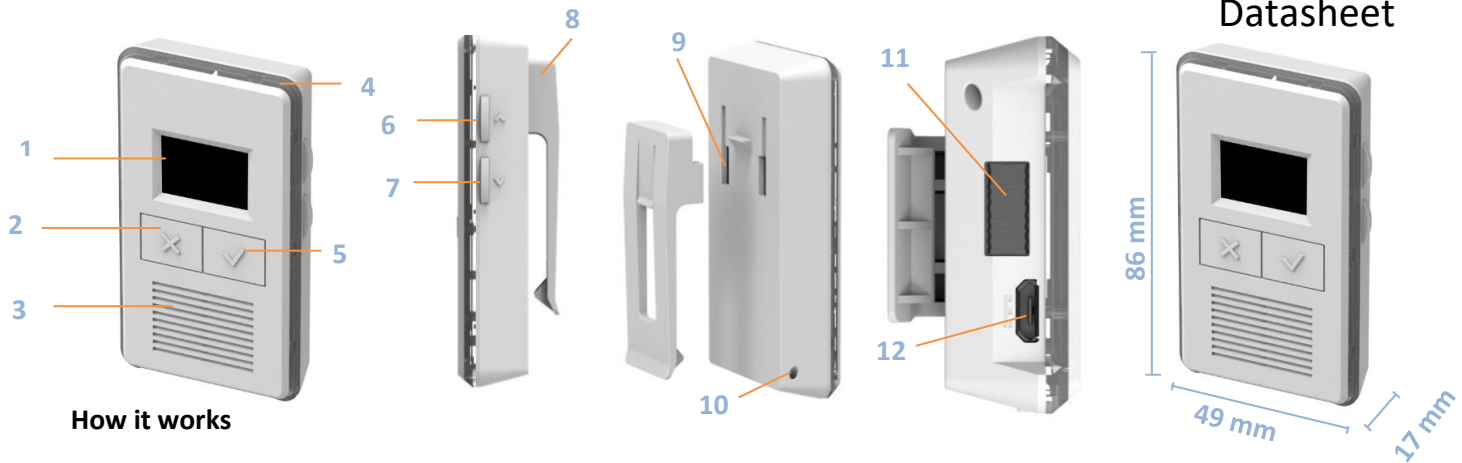

SENSO Compact

Datasheet

How it works

SENSO Compact is a small receiver with strong alarming abilities. It receives signals from all SENSO alerting transmitters and notifies the user with various indications: light, text, loud sound and vibration. SENSO Compact informs about current time, date and comprises alarm clock for waking up. SENSO Compact has belt clip and is easy to handle. Receiver can be accompanied with SENSO Charger (available separately) which can be connected with external vibrator SENSO S-Shaker and external triggers. SENSO Compact together with SENSO Charger acts as all-in-all alarming assistant.

Controls and indicators

- 1 – RGB Display 1"
- 2 – "Cancel" / "Power On/Off" button
- 3 – Speaker grill
- 4 – Light frame
- 5 – "OK" button
- 6 – Up button
- 7 – Down button
- 8 – Belt clip
- 9 – Belt clip fasteners
- 10 – Neck strap hole
- 11 – Charging port for SENSO Charger
- 12 – Power supply microUSB

Size and weight

Height: 86 mm / 3.38 inch
Width: 49 mm / 1.93 inch
Depth: 17 mm / 0.67 inch
Weight (net): 56 g / 2.20 oz.

In the box

SENSO Compact receiver
Belt clip
Power adapter
USB-microUSB cable
User manual

Accessories (available separately)

SENSO Charger
Neck strap

General data

Specifications:

- Material: ABS plastic
- Radio frequency: 433.92 MHz
- Coverage: up to 100 m, depending on building's characteristics. Coverage can be extended via SENSO Bridge repeater
- Display type: RGB OLED 1"
- Light guide: 7 colors
- Sound/light signal duration: adjustable 5-60 sec.
- Features: time, date, alarm clock, volume control, tone control, light guide brightness control, alarming melody selection, language selection, alerting indication selection, alerting log
- Max sound signal: 107 dB SPL 3.1 kHz @ 5cm
- Intrusion and water protection: IP20